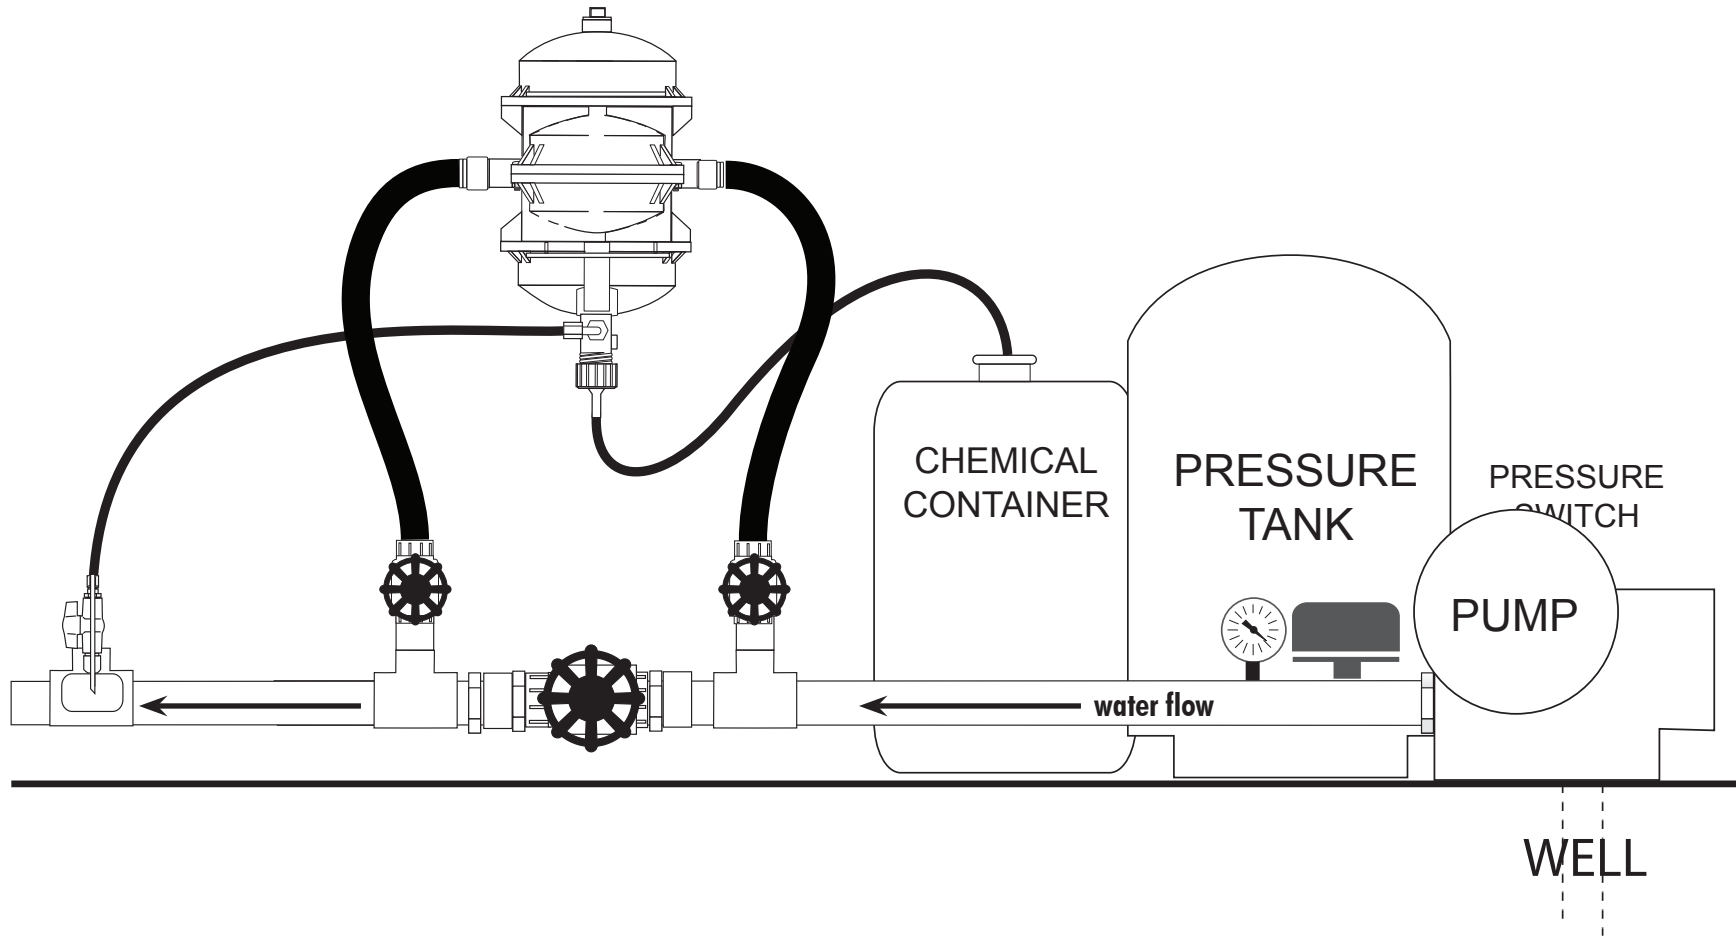

HN55 Well Installation

The HN55 should **ALWAYS** installed after the holding tank.

NOTE: HN55 with Remote Injection Kit is **ALWAYS** used when injecting Chlorine or Acids for pH control.